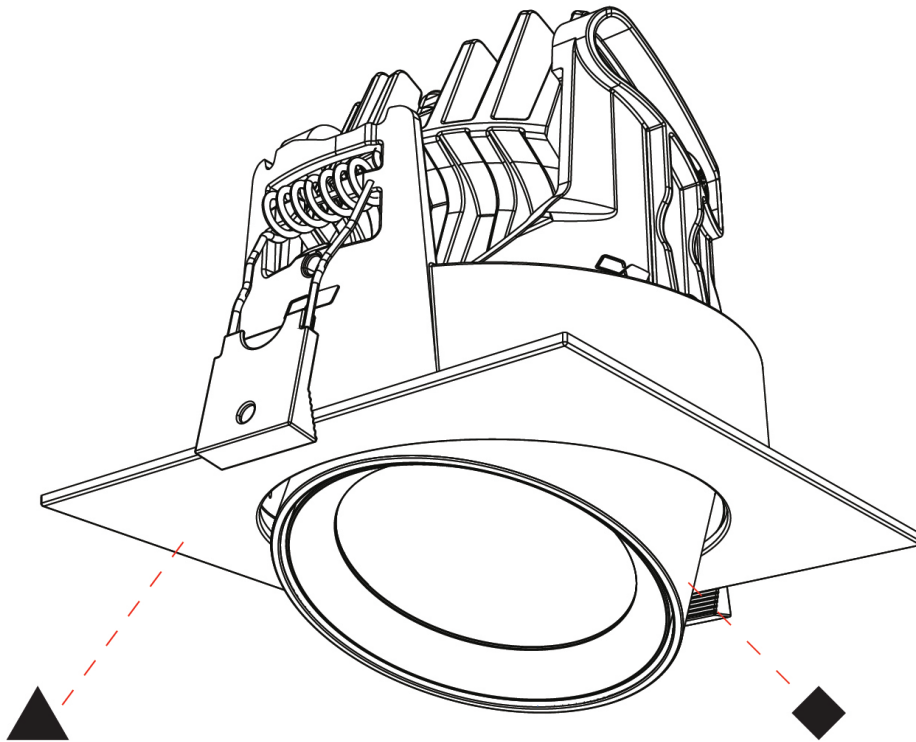

CENTRIQ SQUARE ADJUSTABLE RECESSED

A35982-

PROJECT

TYPE

SPECIFIER

QUANTITY

DATE

A